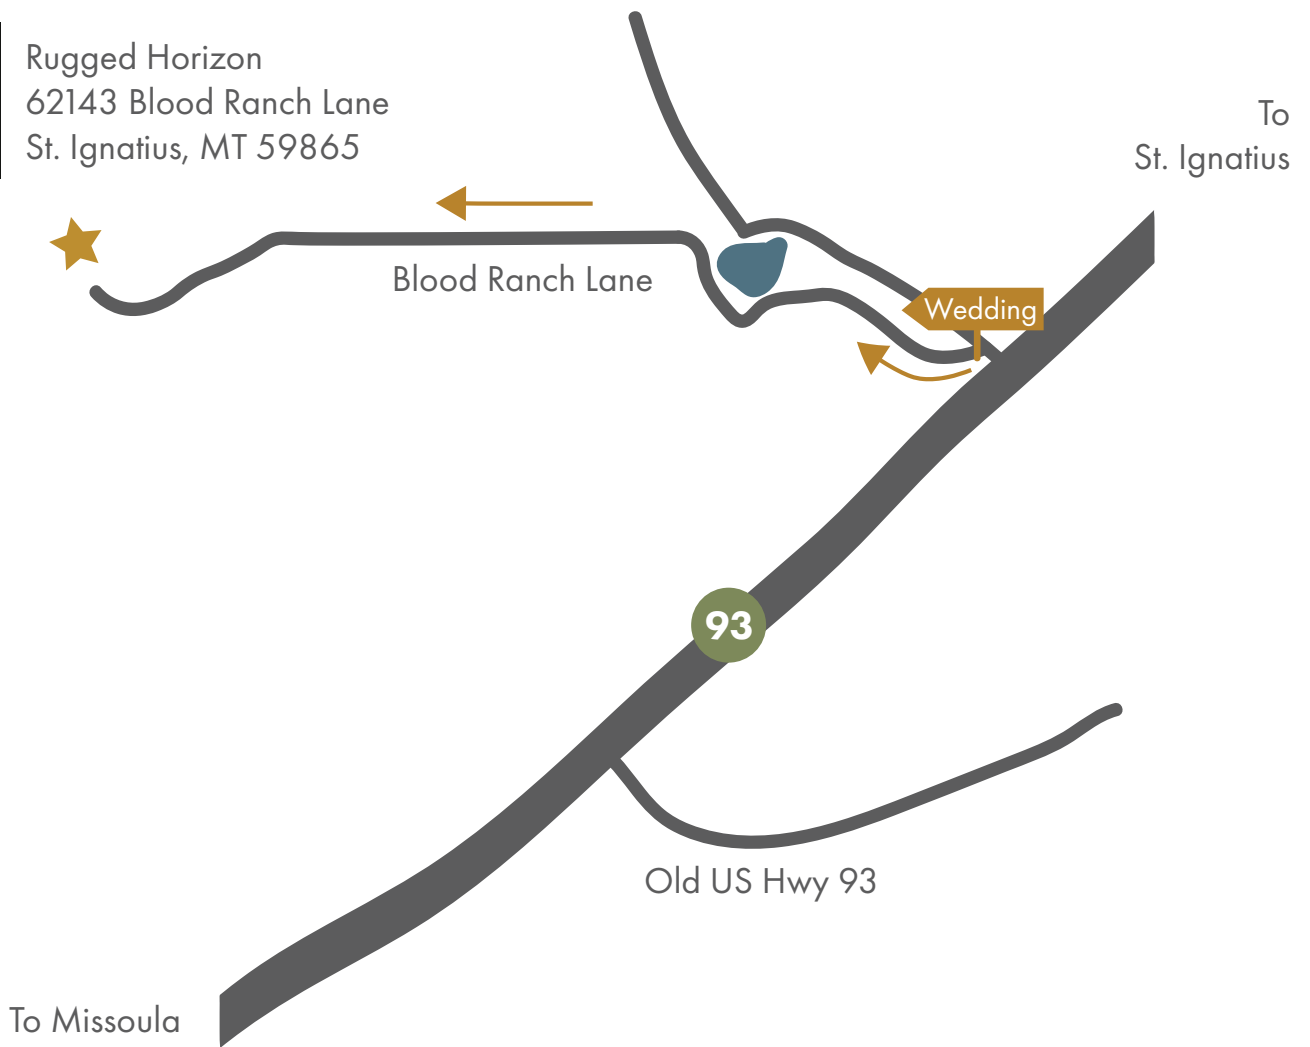

Rugged Horizon  
62143 Blood Ranch Lane  
St. Ignatius, MT 59865

## *Driving Directions*

RUGGED HORIZON  
62143 Blood Ranch Lane  
St. Ignatius, MT 59865

From Hwy 93, turn onto Blood Ranch Lane. Blood Ranch Lane is a gravel road. Take the first left turn (marked with a “**wedding**” sign) and follow the road until it forks again. Turn left at the fork and head toward the barn with the maroon roof. Parking for the barn will be up ahead on your right, through the break in the white fence.